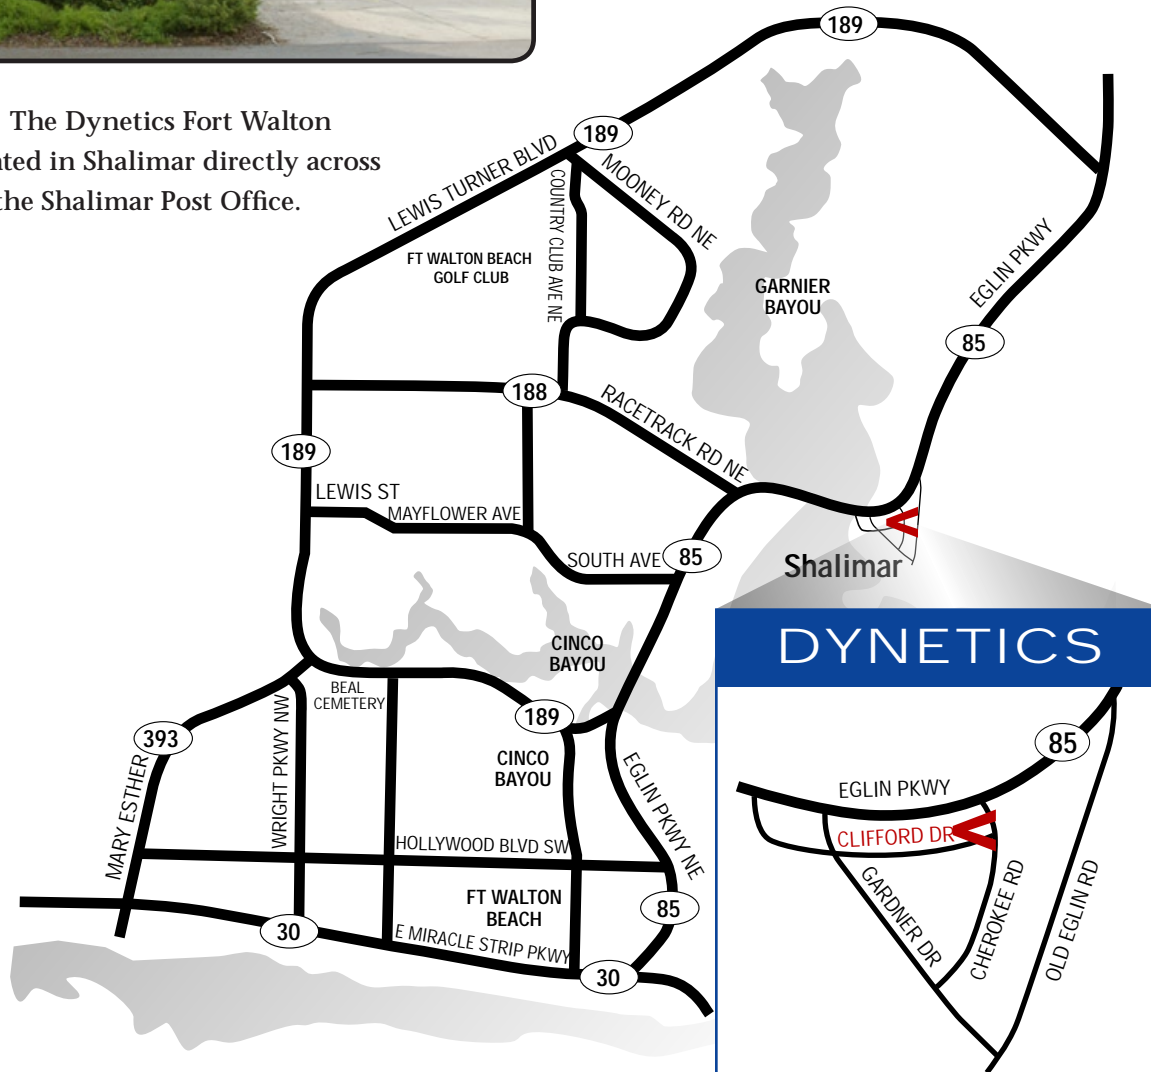

2 Clifford Drive The Dynetics Fort Walton Beach office is located in Shalimar directly across Highway 85 from the Shalimar Post Office.

Fort Walton Beach, Florida

DIRECTIONS FROM: Airport

Travel Time To Office Approximately 10 Minutes

Out of the Airport, turn left onto Florida Highway 85. Proceed past the following landmarks:

- ▮ Burger King (first stop light in Shalimar) on the left
- ▮ Shalimar Court House Annex (second stop light) on the right
- ▮ McDonalds on the left
- ▮ Haverty's Furniture (third stop light) on the left
- ▮ After passing Haverty's Furniture, get into the left lane and prepare to turn left at the next stop light—at the intersection of Highway 85 and Cherokee Road.
- ▮ Turn left onto Cherokee and take an immediate right onto Clifford Drive, which runs parallel to Highway 85.
- ▮ Dynetics is on your left.